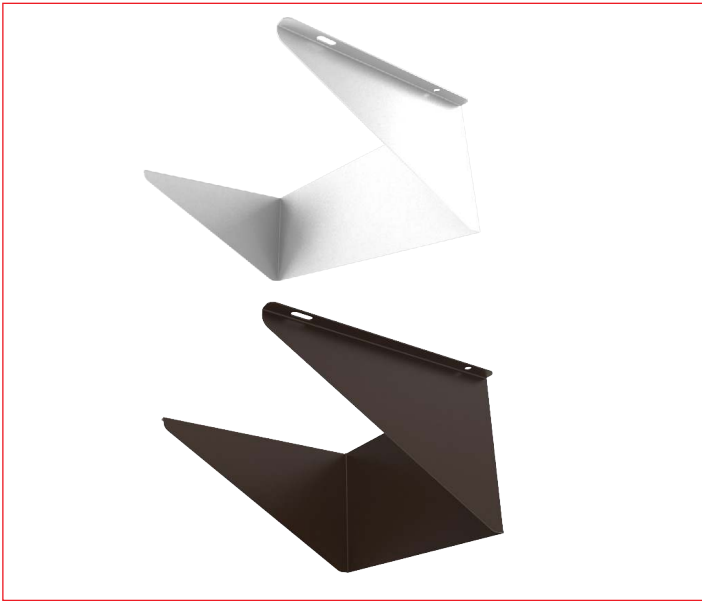

REVERSIBLE GLARE SHIELD KITS

DESCRIPTION

Reversible Glare Shield Kits | Bronze and White Finish options available

SPECIFICATIONS

Catalog Number	Description	Finish Color
KT-ALED-GS-S1-KIT	Reversible Glare Shield Kit, Small. Fits "S1" Fixture Bodies	Bronze

Catalog Number	Description	Finish Color
KT-ALED-GS-M1-KIT	Reversible Glare Shield Kit, Medium. Fits "M1" Fixture Bodies	Bronze
KT-ALED-GS-M1-KIT-W	Reversible Glare Shield Kit, Medium. Fits "M1" Fixture Bodies	White

Catalog Number	Description	Finish Color
KT-ALED-GS-L1-KIT	Reversible Glare Shield Kit, Large. Fits "L1" Fixture Bodies	Bronze
KT-ALED-GS-L1-KIT-W	Reversible Glare Shield Kit, Large. Fits "L1" Fixture Bodies	White

REVERSIBLE GLARE SHIELD KITS

ORDERING INFORMATION

ORDER CODE	PACK QTY.	UPC	Easy Code
KT-ALED-GS-S1-KIT	1	843654131795	UAZ-87
KT-ALED-GS-M1-KIT	1	843654131801	DHT-23
KT-ALED-GS-L1-KIT	1	843654131818	LAI-36
KT-ALED-GS-M1-KIT-W	1	843654141824	KGR-71
KT-ALED-GS-L1-KIT-W	1	843654141831	FAD-69