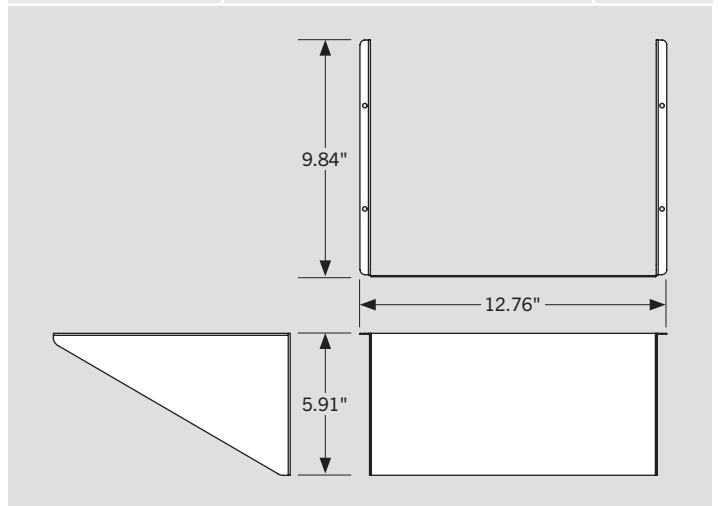

Catalog Number	Description	Finish Color
KT-ALED-GS-L1-KIT	Reversible Glare Shield Kit, Large. Fits "L1" Fixture Bodies	Bronze
KT-ALED-GS-L1-KIT-W	Reversible Glare Shield Kit, Large. Fits "L1" Fixture Bodies	White