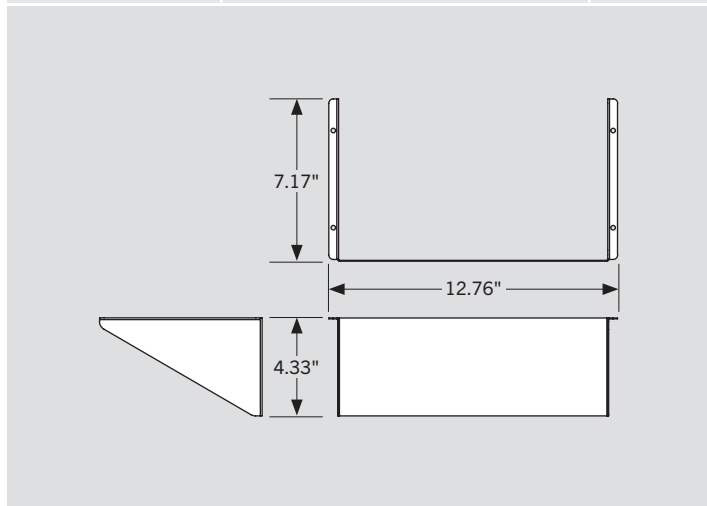

Catalog Number	Description	Finish Color
KT-ALED-GS-M1-KIT	Reversible Glare Shield Kit, Medium. Fits "M1" Fixture Bodies	Bronze
KT-ALED-GS-M1-KIT-W	Reversible Glare Shield Kit, Medium. Fits "M1" Fixture Bodies	White