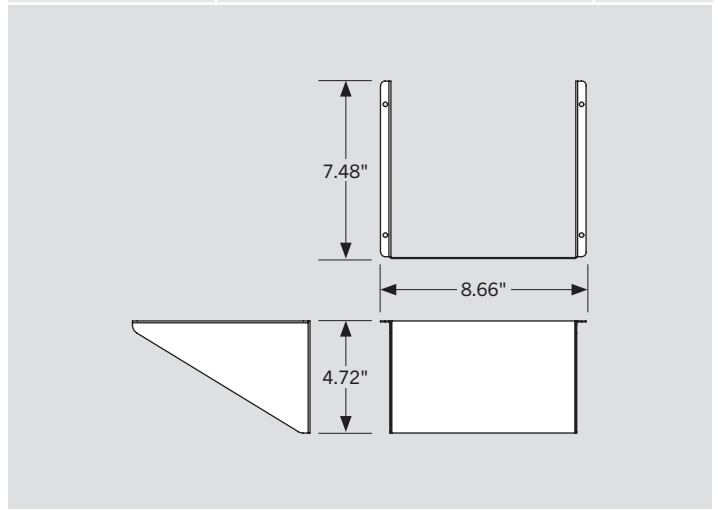

REVERSIBLE GLARE SHIELD KITS

DESCRIPTION

Reversible Glare Shield Kits | Bronze and White Finish options available

SPECIFICATIONS

Catalog Number	Description	Finish Color
KT-ALED-GS-S1-KIT	Reversible Glare Shield Kit, Small. Fits "S1" Fixture Bodies	Bronze