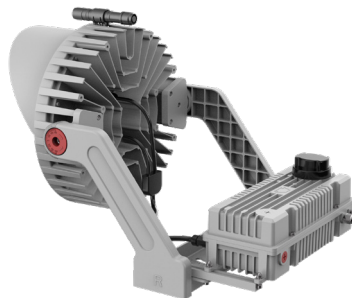

KT-SLFLED-LASER-G

LASER POINTER

DESCRIPTION

Green laser pointer for Sports Light Flood aiming

Note: Hardware to mount laser pointer to fixture is included

Note: Battery is not included. Requires (1) lithium 18650, 3.7V, 3000mAh battery

ORDERING INFORMATION

CATALOG NUMBER	CARTON QTY.	UPC	EASY CODE
KT-SLFLED-LASER-G	100	843654155012	ESD-34

CATALOG NUMBER BREAKDOWN

KT-SLFLED-LASER-G

- | | | | | |
|-------------------------|----------------------|-------|-----------------|---------|
| 1 | 2 | 3 | 4 | 5 |
| 1 Keystone Technologies | 2 Sports Light Flood | 3 LED | 4 Laser Pointer | 5 Green |