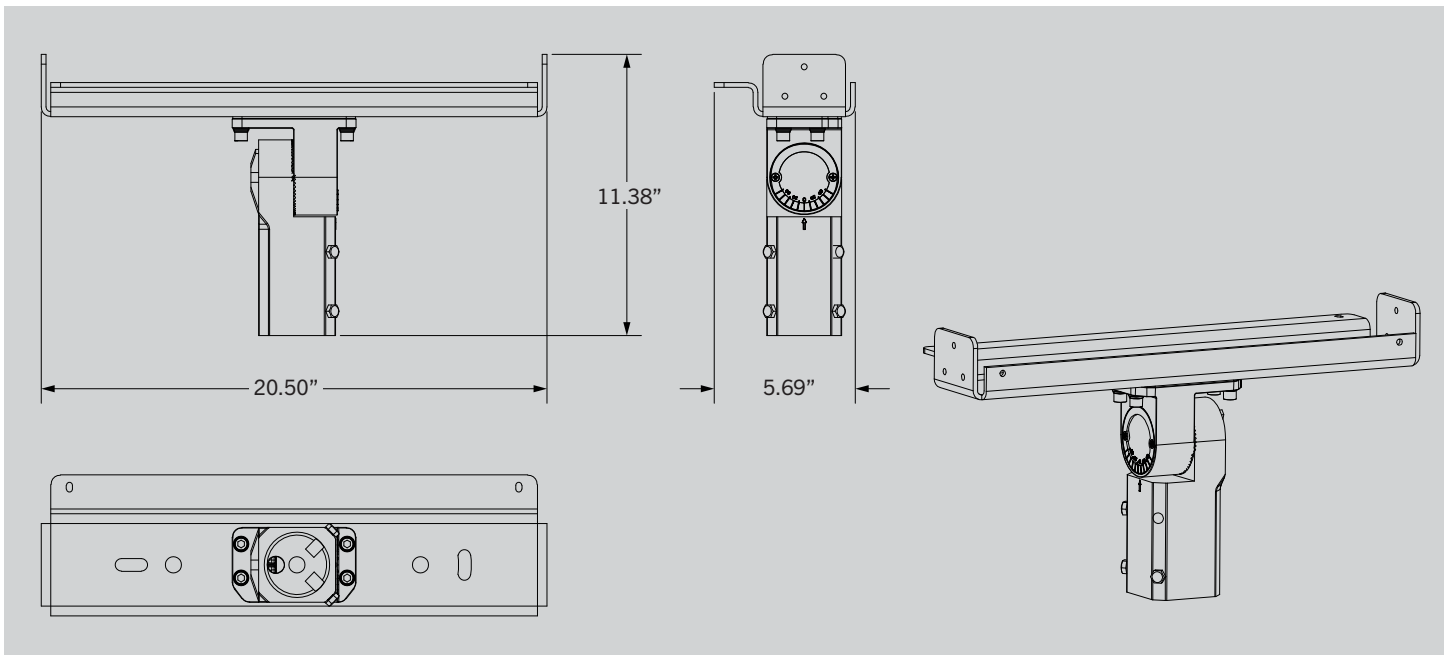

KT-SLFLED-SF-X1-KIT

SLIP FITTER MOUNT KIT

DESCRIPTION

Slip fitter mount kit for Series 1 Sports Light Flood. Fits 2 3/8" tenon. Gray finish.

DIMENSIONS (KT-SLFLED-SF-S1-KIT)

DIMENSIONS (KT-SLFLED-SF-M1-KIT)

KT-SLFLED-SF-X1-KIT

SLIP FITTER MOUNT KIT

ORDERING INFORMATION

CATALOG NUMBER	CARTON QTY.	UPC	EASY CODE
KT-SLFLED-SF-S1-KIT	4	843654154930	JWV-40
KT-SLFLED-SF-M1-KIT	1	843654154947	XMK-23

CATALOG NUMBER BREAKDOWN