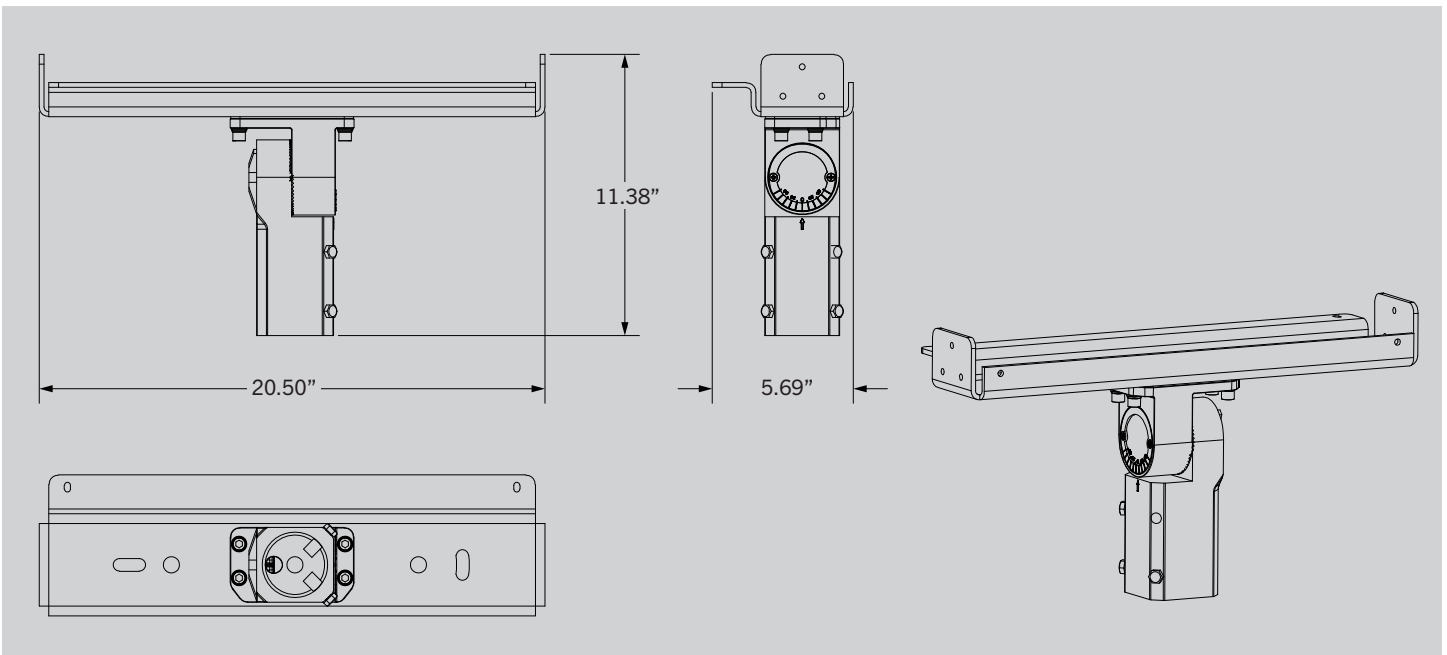

DIMENSIONS (KT-SLFLED-SF-M1-KIT)