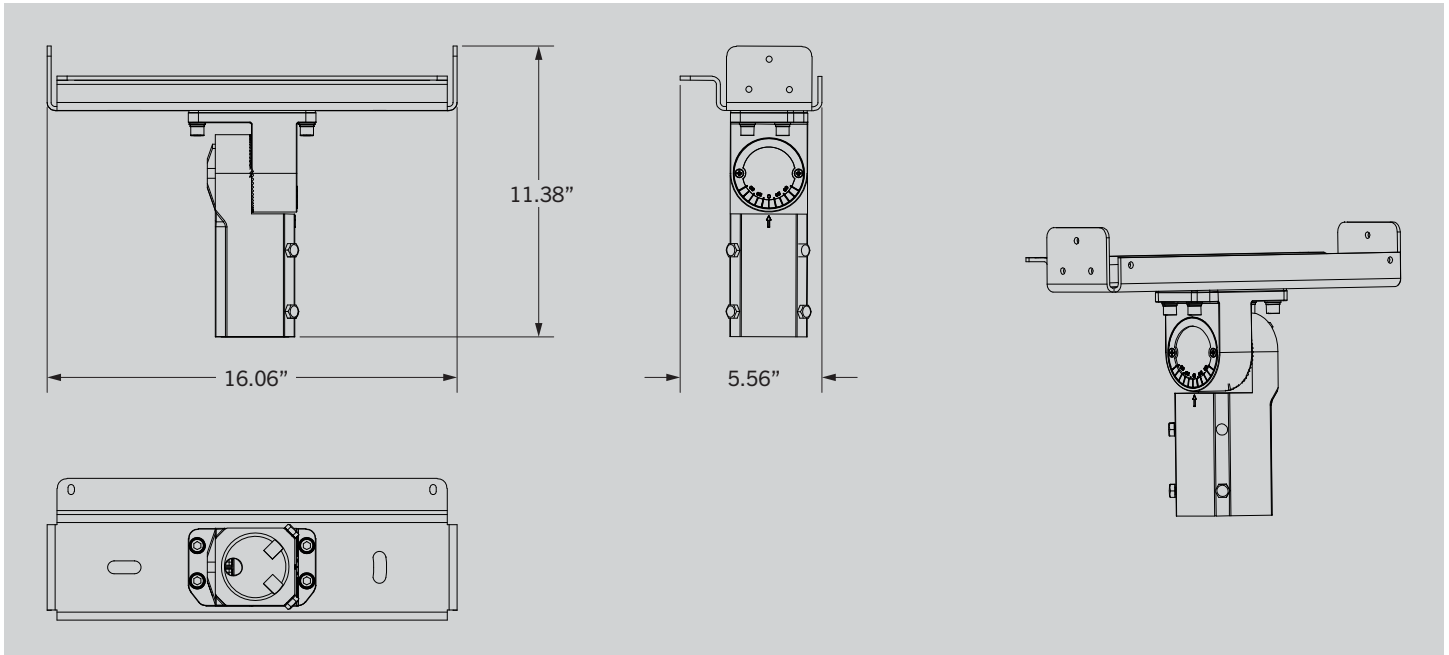

KT-SLFLED-SF-X1-KIT

SLIP FITTER MOUNT KIT

DESCRIPTION

Slip fitter mount kit for Series 1 Sports Light Flood. Fits 2 3/8" tenon. Gray finish.

DIMENSIONS (KT-SLFLED-SF-S1-KIT)

DIMENSIONS (KT-SLFLED-SF-M1-KIT)

KT-SLFLED-SF-X1-KIT

SLIP FITTER MOUNT KIT

ORDERING INFORMATION

CATALOG NUMBER	CARTON QTY.	UPC	EASY CODE
KT-SLFLED-SF-S1-KIT	4	843654154930	JWV-40
KT-SLFLED-SF-M1-KIT	1	843654154947	XMK-23

CATALOG NUMBER BREAKDOWN