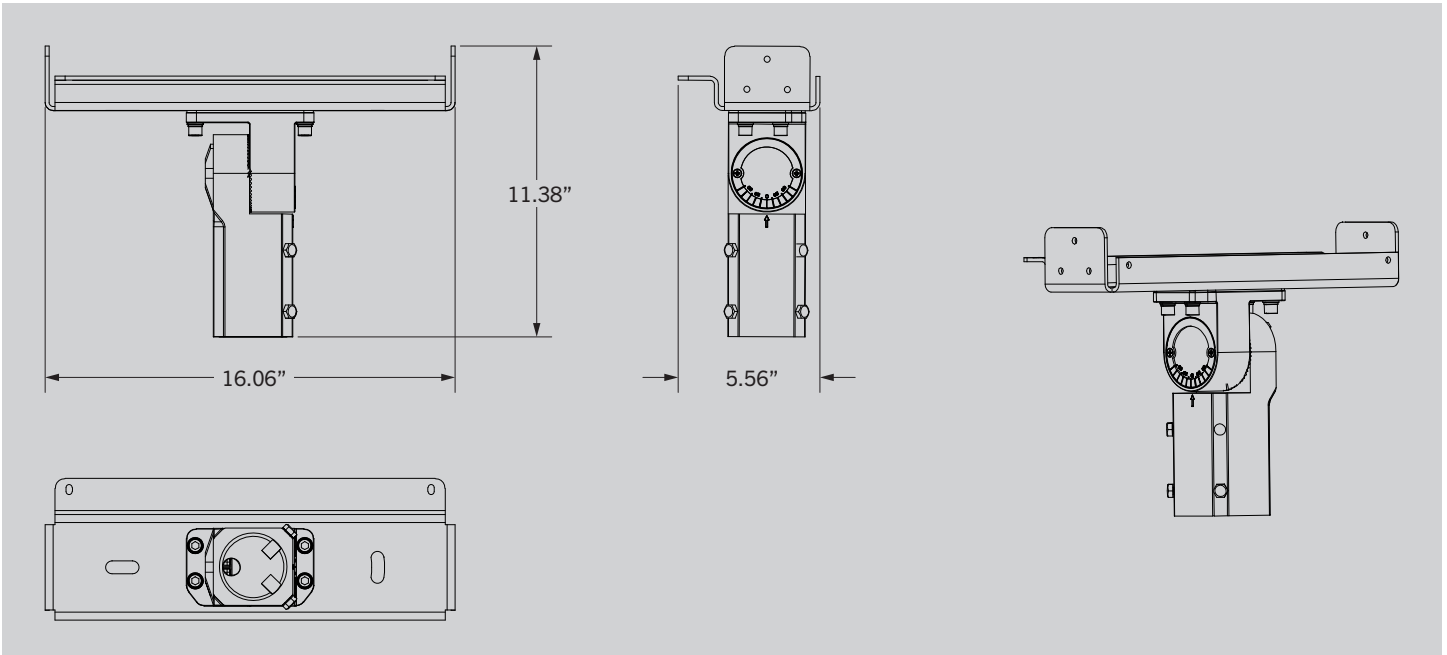

KT-SLFLED-SF-X1-KIT

SLIP FITTER MOUNT KIT

DESCRIPTION

Slip fitter mount kit for Series 1 Sports Light Flood. Fits 2 3/8" tenon. Gray finish.

DIMENSIONS (KT-SLFLED-SF-S1-KIT)