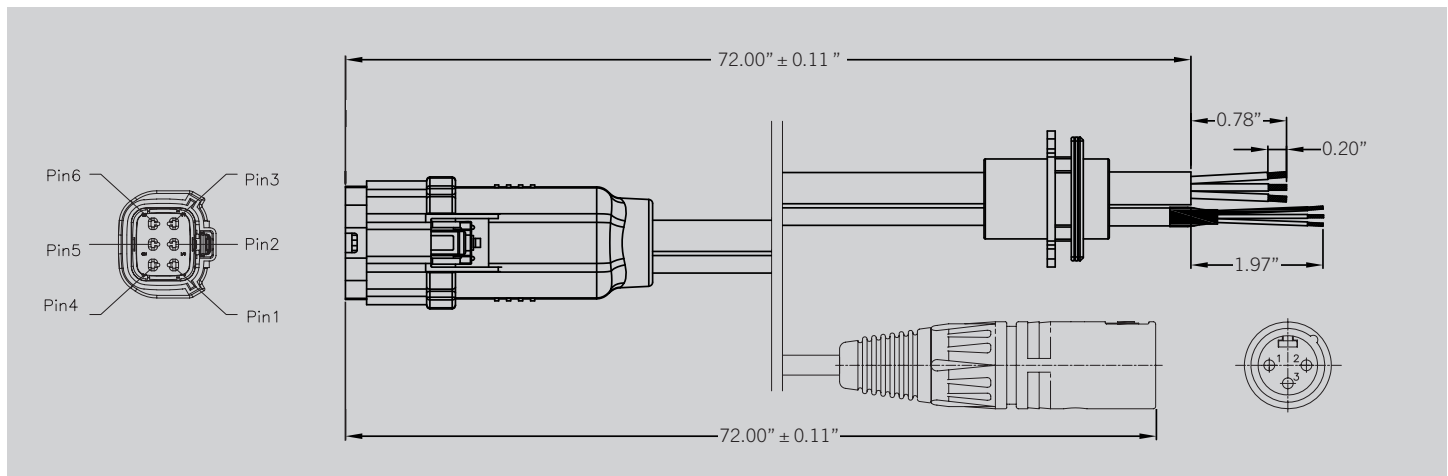

KT-WWLED-DMX-6-WC/XLR

DMX INPUT CORD

DESCRIPTION

6' long 3 wire input cord, 120-277V, with proprietary Waterproof Connector and standard 3-pin XLR connector, for use with Keystone RGBW Wall Washer fixtures when controlling via 3rd party DMX controller

DIMENSIONS

ORDERING INFORMATION

CATALOG NUMBER	CARTON QTY.	UPC	EASY CODE
KT-WWLED-DMX-6-WC/XLR	1	843654152455	OFS-98

CATALOG NUMBER BREAKDOWN

KT-WWLED-DMX-6-WC/XLR

1 2 3 4 5 6 7

- | | |
|-------------------------|------------------------|
| 1 Keystone Technologies | 5 6 ft |
| 2 Wall Washer | 6 Waterproof Connector |
| 3 LED | 7 XLR Connector |
| 4 DMX Control | |