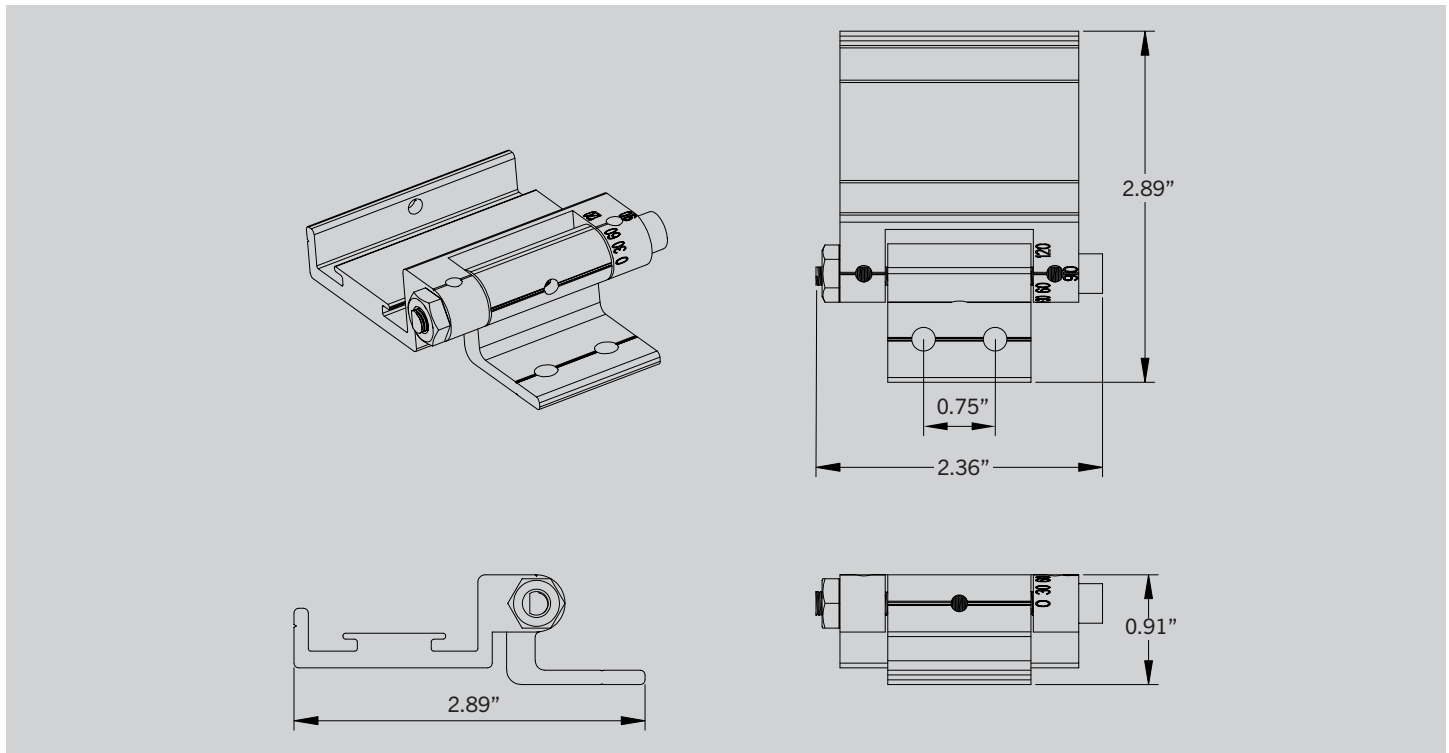

KT-WWLED-LA-HB-KIT

HINGED BRACKET KIT

DESCRIPTION

Hinged Bracket Kit for all Linear Series A Wall Washers. Set of 2. Includes hardware.

DIMENSIONS

ORDERING INFORMATION

CATALOG NUMBER	CARTON QTY.	UPC	EASY CODE
KT-WWLED-LA-HB-KIT	1	843654152493	MFF-91

CATALOG NUMBER BREAKDOWN

KT-WWLED-LA-HB-KIT

- | | |
|--------------------------------|-------------------------|
| 1 Keystone Technologies | 4 Linear Style A |
| 2 Wall Washer | 5 Hinged Bracket |
| 3 LED | 6 Kit |