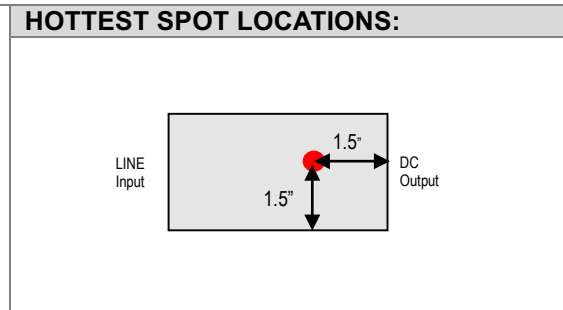

LIFETIME / CASE TEMP:

TBC