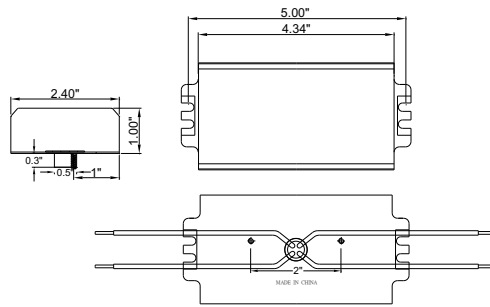

KTLD-40-UV-XXX-W1
Constant current LED driver
Total power: 40W
Input voltage: 120~277Vac ± 10%
Number of outputs: One
UL 8750
IP20 design for dry and damp location
5 year warranty

ELECTRICAL SPECIFICATIONS:		ENVIRONMENTAL SPECIFICATIONS:	
Input voltage range:	120~277Vac ± 10%	Operating temperature:	-20 to 60°C
Frequency:	50/60Hz	Storage temperature:	-40 to 85°C
Power factor:	>0.9 @full load, 120V through 277V	Humidity:	5% to 95%
Inrush current:	30A @230V	MTBF:	302,000 hours at 40°C ambient (~70°C Case temp)
Max input current:	0.44A @120V and 0.20A @ 277V	Maximum case Temperature	90°C
THD:	<20%		
Protection:	Over voltage, Over current and Short circuit		
Withstand voltage	I/P – O/P 2k Vac		

PRODUCT SPECIFICATIONS:							
Model Number	Max output power	Output Current	Output Voltage	Efficiency	Remote mounting distance (#18 AWG)	Class 2	
						US	Canada
KTLD-40-UV-740-W1	40W	740mA	27 - 54 V	82%	51 ft	√	
KTLD-40-UV-800-W1	40W	800mA	25 - 50 V	82%	48 ft	√	
KTLD-40-UV-900-W1	40W	900mA	22 - 44 V	82%	42 ft	√	
KTLD-40-UV-950-W1	40W	950mA	21 - 42 V	82%	40 ft	√	
KTLD-40-UV-1000-W1	40W	1000mA	20 - 40 V	82%	38 ft	√	
KTLD-40-UV-1100-W1	40W	1100mA	18 - 36 V	82%	34 ft	√	√
KTLD-40-UV-1200-W1	40W	1200mA	17 - 33 V	82%	32 ft	√	√
KTLD-40-UV-1300-W1	40W	1300mA	17 - 31 V	82%	29 ft	√	√
KTLD-40-UV-1400-W1	40W	1400mA	14 - 29 V	82%	27 ft	√	√
KTLD-40-UV-1500-W1	40W	1500mA	13 - 27 V	82%	25 ft	√	√
KTLD-40-UV-1600-W1	40W	1600mA	13 - 25 V	82%	24 ft	√	√
KTLD-40-UV-1670-W1	40W	1670mA	12 - 24 V	82%	23 ft	√	√

PHYSICAL DIMENSIONS:	
Length (L):	5.00"
Width (W):	2.40"
Height (H):	1.00"
Mounting (M):	4.63"
Weight:	0.25 kg
WIRE SPECIFICATIONS:	
Input:	12", UL1316 #18AWG (Black and White)
Output:	12", UL1316 #18AWG (Red and Blue)