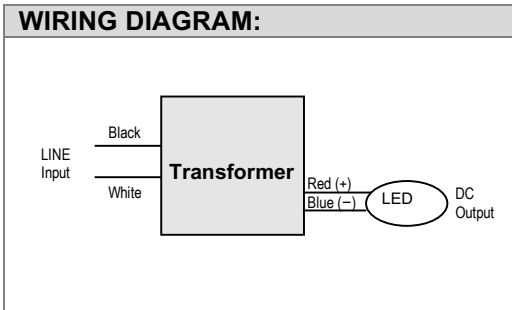

LIFETIME / CASE TEMP:

TBC