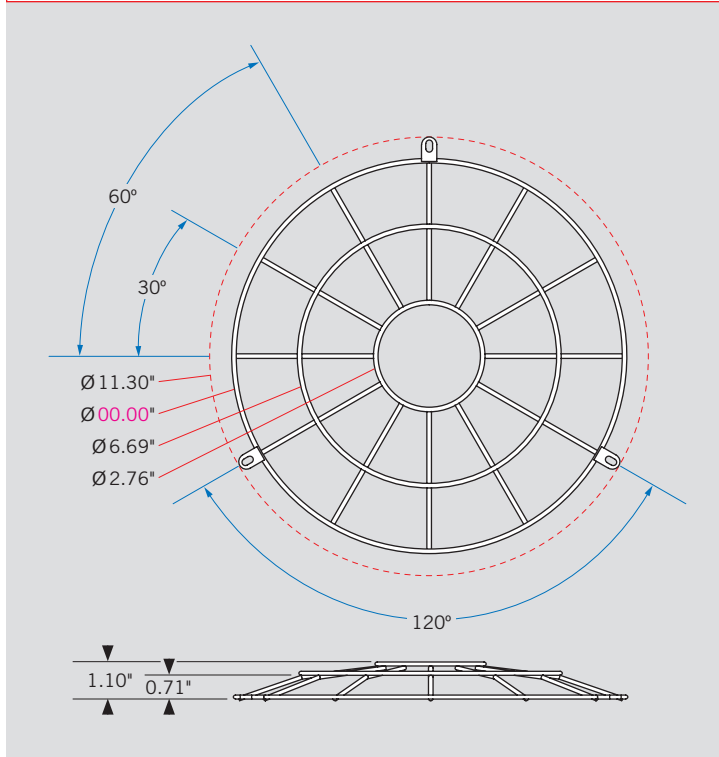

KT-RHLED-WG-X-KIT /G2
STEEL WIRE GUARD

DESCRIPTION

Thick Steel Wire Guard for Round LED High Bay Fixtures | Premium Powder-Coat Construction | Includes Mounting Hardware

5 YEAR
WARRANTY

SPECIFICATIONS

Catalog Number	Description
KT-RHLED-WG-1-KIT /G2	Wire Guard for 100W-150W, 12" Round LED High Bay Fixtures; Includes Mounting Hardware

KT-RHLED-WG-X-KIT /G2
STEEL WIRE GUARD

SPECIFICATIONS (Continued)

Catalog Number	Description
KT-RHLED-WG-2-KIT /G2	Wire Guard for 200W, 14" Round LED High Bay Fixtures; Includes Mounting Hardware

KT-RHLED-WG-X-KIT /G2

STEEL WIRE GUARD

ORDERING INFORMATION

ORDER CODE	PACK QTY.	UPC	Easy Code
KT-RHLED-WG-1-KIT /G2	1	843654133263	NPV-09
KT-RHLED-WG-2-KIT /G2	1	843654133270	PHU-26

CATALOG NUMBER BREAKDOWN

KT-RHLED-WG-X-KIT /G2