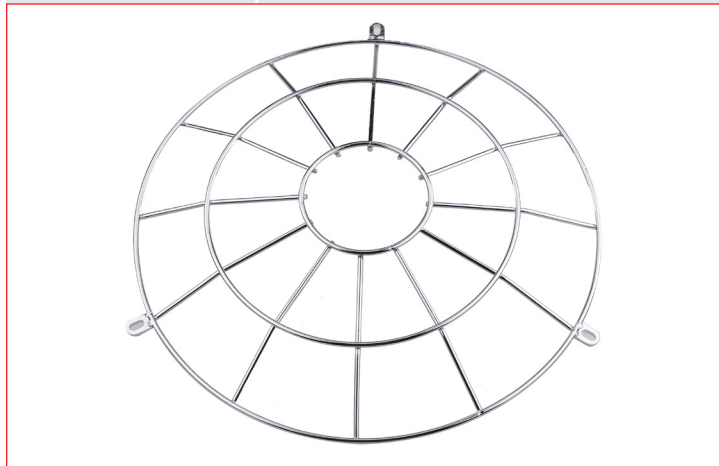

KT-RHLED-WG-X-KIT /G2
STEEL WIRE GUARD

DESCRIPTION

Thick Steel Wire Guard for Round LED High Bay Fixtures | Premium Powder-Coat Construction | Includes Mounting Hardware

5 YEAR
WARRANTY

SPECIFICATIONS

Catalog Number	Description
KT-RHLED-WG-1-KIT /G2	Wire Guard for 100W-150W, 12" Round LED High Bay Fixtures; Includes Mounting Hardware

KT-RHLED-WG-X-KIT /G2
STEEL WIRE GUARD

SPECIFICATIONS (Continued)

Catalog Number	Description
KT-RHLED-WG-2-KIT /G2	Wire Guard for 200W, 14" Round LED High Bay Fixtures; Includes Mounting Hardware

KT-RHLED-WG-X-KIT /G2

STEEL WIRE GUARD

ORDERING INFORMATION

ORDER CODE	PACK QTY.	UPC	Easy Code
KT-RHLED-WG-1-KIT /G2	1	843654133263	NPV-09
KT-RHLED-WG-2-KIT /G2	1	843654133270	PHU-26

CATALOG NUMBER BREAKDOWN

KT-RHLED-WG-X-KIT /G2