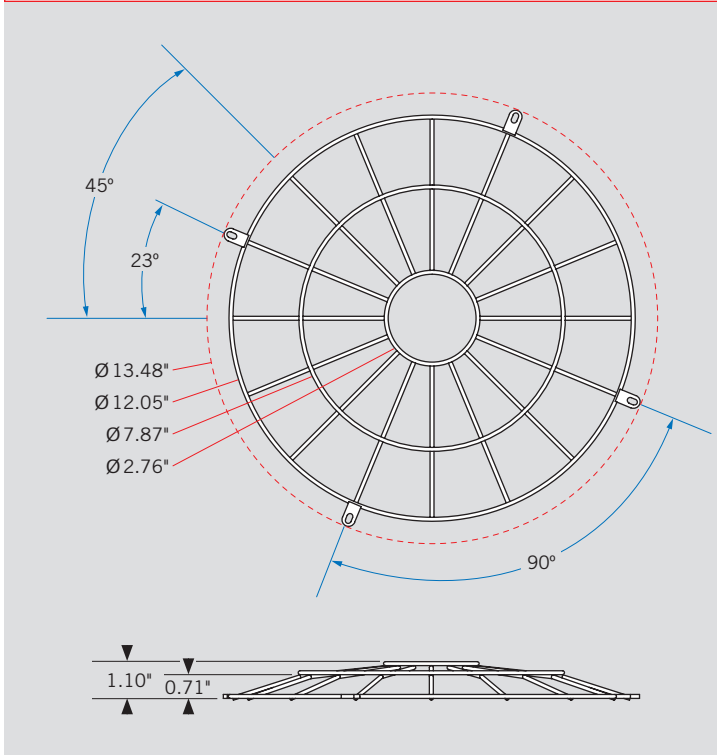

KT-RHLED-WG-X-KIT /G2
STEEL WIRE GUARD

DESCRIPTION

Thick Steel Wire Guard for Round LED High Bay Fixtures | Premium Powder-Coat Construction | Includes Mounting Hardware

5 YEAR
WARRANTY

SPECIFICATIONS

Catalog Number	Description
KT-RHLED-WG-1-KIT /G2	Wire Guard for 100W-150W, 12" Round LED High Bay Fixtures; Includes Mounting Hardware

KT-RHLED-WG-X-KIT /G2
STEEL WIRE GUARD

SPECIFICATIONS (Continued)

Catalog Number	Description
KT-RHLED-WG-2-KIT /G2	Wire Guard for 200W, 14" Round LED High Bay Fixtures; Includes Mounting Hardware

KT-RHLED-WG-X-KIT /G2

STEEL WIRE GUARD

ORDERING INFORMATION

ORDER CODE	PACK QTY.	UPC	Easy Code
KT-RHLED-WG-1-KIT /G2	1	843654133263	NPV-09
KT-RHLED-WG-2-KIT /G2	1	843654133270	PHU-26

CATALOG NUMBER BREAKDOWN

KT-RHLED-WG-X-KIT /G2