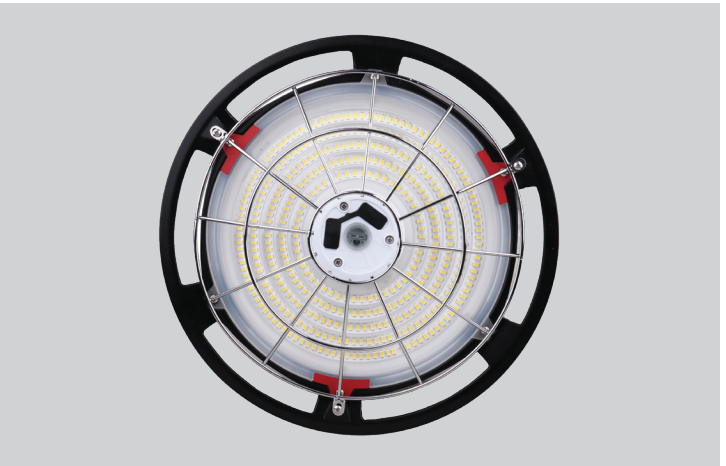

KT-RHLED-WG-X-KIT /G2
STEEL WIRE GUARD

DESCRIPTION

Thick Steel Wire Guard for Round LED High Bay Fixtures | Premium Powder-Coat Construction | Includes Mounting Hardware

5 YEAR
WARRANTY

SPECIFICATIONS

Catalog Number	Description
KT-RHLED-WG-1-KIT /G2	Wire Guard for 100W-150W, 12" Round LED High Bay Fixtures; Includes Mounting Hardware

KT-RHLED-WG-X-KIT /G2
STEEL WIRE GUARD

SPECIFICATIONS (Continued)

Catalog Number	Description
KT-RHLED-WG-2-KIT /G2	Wire Guard for 200W, 14" Round LED High Bay Fixtures; Includes Mounting Hardware

KT-RHLED-WG-X-KIT /G2

STEEL WIRE GUARD

ORDERING INFORMATION

ORDER CODE	PACK QTY.	UPC	Easy Code
KT-RHLED-WG-1-KIT /G2	1	843654133263	NPV-09
KT-RHLED-WG-2-KIT /G2	1	843654133270	PHU-26

CATALOG NUMBER BREAKDOWN

KT-RHLED-WG-X-KIT /G2

1	100W-150W, 12" Round LED High Bay Fixtures
2	200W, 14" Round LED High Bay Fixtures