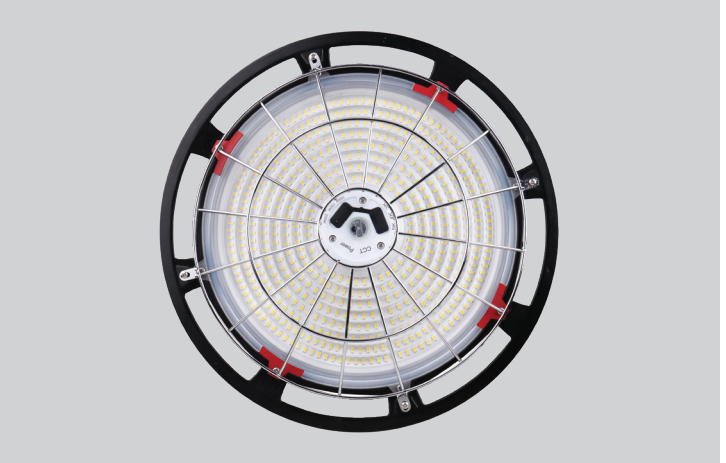

KT-RHLED-WG-X-KIT /G2
STEEL WIRE GUARD

DESCRIPTION

Thick Steel Wire Guard for Round LED High Bay Fixtures | Premium Powder-Coat Construction | Includes Mounting Hardware

5 YEAR
WARRANTY

SPECIFICATIONS

Catalog Number	Description
KT-RHLED-WG-1-KIT /G2	Wire Guard for 100W-150W, 12" Round LED High Bay Fixtures; Includes Mounting Hardware

KT-RHLED-WG-X-KIT /G2
STEEL WIRE GUARD

SPECIFICATIONS (Continued)

Catalog Number	Description
KT-RHLED-WG-2-KIT /G2	Wire Guard for 200W, 14" Round LED High Bay Fixtures; Includes Mounting Hardware

KT-RHLED-WG-X-KIT /G2

STEEL WIRE GUARD

ORDERING INFORMATION

ORDER CODE	PACK QTY.	UPC	Easy Code
KT-RHLED-WG-1-KIT /G2	1	843654133263	NPV-09
KT-RHLED-WG-2-KIT /G2	1	843654133270	PHU-26

CATALOG NUMBER BREAKDOWN

KT-RHLED-WG-X-KIT /G2

1	100W-150W, 12" Round LED High Bay Fixtures
2	200W, 14" Round LED High Bay Fixtures