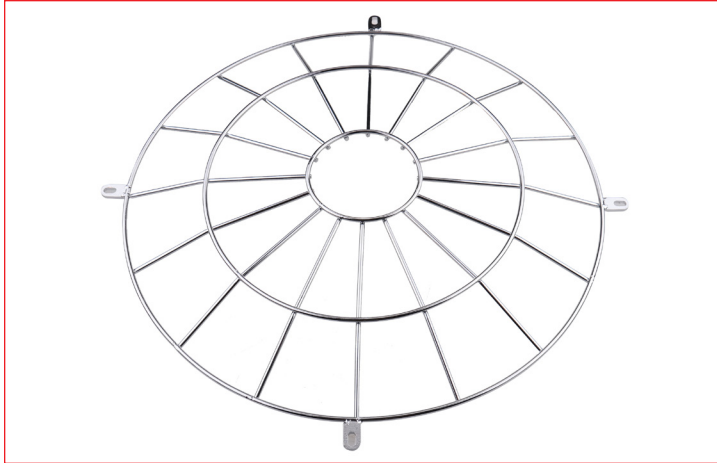

KT-RHLED-WG-X-KIT /G2
STEEL WIRE GUARD

DESCRIPTION

Thick Steel Wire Guard for Round LED High Bay Fixtures | Premium Powder-Coat Construction | Includes Mounting Hardware

5 YEAR
WARRANTY

SPECIFICATIONS

Catalog Number	Description
KT-RHLED-WG-1-KIT /G2	Wire Guard for 100W-150W, 12" Round LED High Bay Fixtures; Includes Mounting Hardware

KT-RHLED-WG-X-KIT /G2
STEEL WIRE GUARD

SPECIFICATIONS (Continued)

Catalog Number	Description
KT-RHLED-WG-2-KIT /G2	Wire Guard for 200W, 14" Round LED High Bay Fixtures; Includes Mounting Hardware

KT-RHLED-WG-X-KIT /G2

STEEL WIRE GUARD

ORDERING INFORMATION

ORDER CODE	PACK QTY.	UPC	Easy Code
KT-RHLED-WG-1-KIT /G2	1	843654133263	NPV-09
KT-RHLED-WG-2-KIT /G2	1	843654133270	PHU-26

CATALOG NUMBER BREAKDOWN

KT-RHLED-WG-X-KIT /G2

1	100W-150W, 12" Round LED High Bay Fixtures
2	200W, 14" Round LED High Bay Fixtures