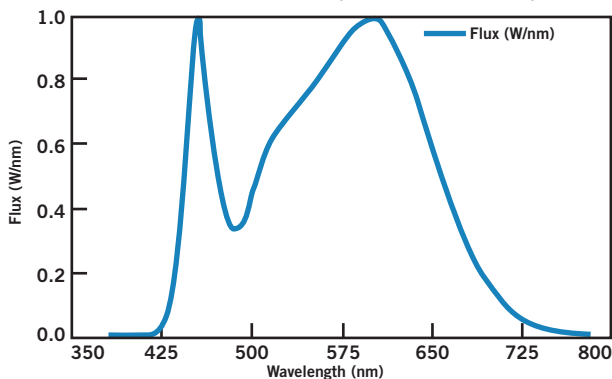

EXTERNAL DRIVE LED

TYPE C LED TUBES

KT-LED8T8-24G-8XX-E

T8 LED LAMP

DESCRIPTION

8W T8 LED Tube | Type C | 3000-5000K | >83 CRI | 0-10V Dimmable

LAMP TYPE: Linear
BULB TYPE: T8 LED
BASE TYPE: G13 (Medium Bi-Pin)
DIMMING TYPE: 0-10V
WATTAGE: 8W
LAMP INPUT VOLTAGE: 36-45Vdc
COLOR TEMPERATURE: 3000-5000K
COLOR RENDERING INDEX (CRI): >83

OPERATING SPECIFICATIONS

Catalog Number	Color Temp.	KTLD-2LT8-UV-8C-VDIM						KTLD-4LT8-UV-8C-VDIM						
		1 Lamp			2 Lamps			3 Lamps			4 Lamps			
		Nominal Input Power	Nominal Lumens	Nominal Efficacy	Nominal Input Power	Nominal Lumens	Nominal Efficacy	Nominal Input Power	Nominal Lumens	Nominal Efficacy	Nominal Input Power	Nominal Lumens	Nominal Efficacy	Power Factor
KT-LED8T8-24G-830-E	3000K	9W	1,100	122 lm/W	18W	2,200	122 lm/W	27W	3,300	122lm/W	36W	4,400	122 lm/W	>0.9
KT-LED8T8-24G-835-E	3500K	9W	1,125	125 lm/W	18W	2,250	125 lm/W	27W	3,375	125lm/W	36W	4,500	125 lm/W	>0.9
KT-LED8T8-24G-840-E	4000K	9W	1,150	128 lm/W	18W	2,300	128lm/W	27W	3,450	128lm/W	36W	4,600	128 lm/W	>0.9
KT-LED8T8-24G-850-E	5000K	9W	1,200	133 lm/W	18W	2,400	133 lm/W	27W	3,600	133lm/W	36W	4,800	133 lm/W	>0.9

SPECTRAL DISTRIBUTION (4000K SHOWN)

RATED LIFE

L70 (Hours)	50,000
-------------	--------

BEAM ANGLE: 220°

VISIBLE LIGHT AREA: 320°

KT-LED8T8-24G-8XX-E

T8 LED LAMP

WIRING DIAGRAMS

*For 3 Lamp applications, cap off 1 blue lead

*For 1 Lamp application, cap off 1 blue lead

PHYSICAL CHARACTERISTICS

LAMP DIMENSIONS

NOMINAL LENGTH: 24" BASE TYPE: G13 (Medium Bi-Pin)

	KTLD-4LT8-UV-8C-VDIM	KTLD-2LT8-UV-8C-VDIM
		
Length	9.60"	Length 9.50"
Width	1.80"	Width 1.30"
Height	1.30"	Height 1.10"
Mounting	8.90"	Mounting 8.90"