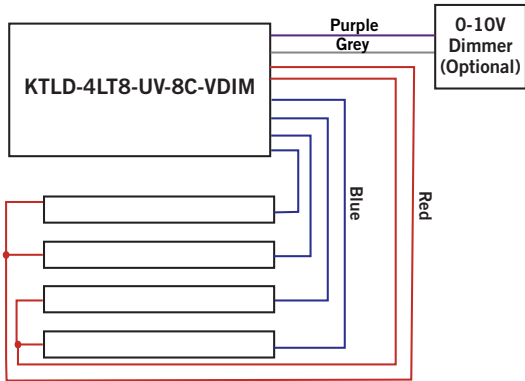

OPERATING SPECIFICATIONS

Catalog Number	Color Temp.	KTLD-2LT8-UV-8C-VDIM						KTLD-4LT8-UV-8C-VDIM						
		1 Lamp			2 Lamps			3 Lamps			4 Lamps			
		Nominal Input Power	Nominal Lumens	Nominal Efficacy	Nominal Input Power	Nominal Lumens	Nominal Efficacy	Nominal Input Power	Nominal Lumens	Nominal Efficacy	Nominal Input Power	Nominal Lumens	Nominal Efficacy	Power Factor
KT-LED8T8-24G-830-E	3000K	9W	1,100	122 lm/W	18W	2,200	122 lm/W	27W	3,300	122lm/W	36W	4,400	122 lm/W	>0.9
KT-LED8T8-24G-835-E	3500K	9W	1,125	125 lm/W	18W	2,250	125 lm/W	27W	3,375	125lm/W	36W	4,500	125 lm/W	>0.9
KT-LED8T8-24G-840-E	4000K	9W	1,150	128 lm/W	18W	2,300	128lm/W	27W	3,450	128lm/W	36W	4,600	128 lm/W	>0.9
KT-LED8T8-24G-850-E	5000K	9W	1,200	133 lm/W	18W	2,400	133 lm/W	27W	3,600	133lm/W	36W	4,800	133 lm/W	>0.9

SPECTRAL DISTRIBUTION (4000K SHOWN)

RATED LIFE

L70 (Hours)	50,000
-------------	--------

BEAM ANGLE: 220°

VISIBLE LIGHT AREA: 320°

KT-LED8T8-24G-8XX-E

T8 LED LAMP

WIRING DIAGRAMS

*For 3 Lamp applications, cap off 1 blue lead

*For 1 Lamp application, cap off 1 blue lead

PHYSICAL CHARACTERISTICS

LAMP DIMENSIONS

NOMINAL LENGTH: 24" BASE TYPE: G13 (Medium Bi-Pin)

	KTLD-4LT8-UV-8C-VDIM	KTLD-2LT8-UV-8C-VDIM
		
Length	9.60"	Length 9.50"
Width	1.80"	Width 1.30"
Height	1.30"	Height 1.10"
Mounting	8.90"	Mounting 8.90"