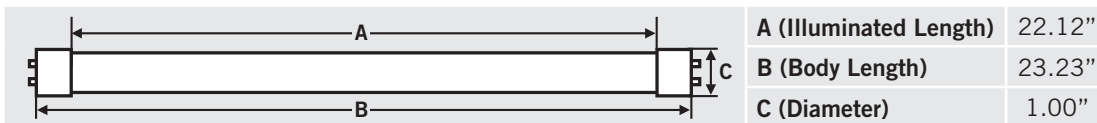

OPERATING SPECIFICATIONS

Catalog Number	Color Temp.	KTLD-2LT8-UV-8C-VDIM						KTLD-4LT8-UV-8C-VDIM						
		1 Lamp			2 Lamps			3 Lamps			4 Lamps			
		Nominal Input Power	Nominal Lumens	Nominal Efficacy	Nominal Input Power	Nominal Lumens	Nominal Efficacy	Nominal Input Power	Nominal Lumens	Nominal Efficacy	Nominal Input Power	Nominal Lumens	Nominal Efficacy	Power Factor
KT-LED8T8-24G-830-E	3000K	9W	1,100	122 lm/W	18W	2,200	122 lm/W	27W	3,300	122lm/W	36W	4,400	122 lm/W	>0.9
KT-LED8T8-24G-835-E	3500K	9W	1,125	125 lm/W	18W	2,250	125 lm/W	27W	3,375	125lm/W	36W	4,500	125 lm/W	>0.9
KT-LED8T8-24G-840-E	4000K	9W	1,150	128 lm/W	18W	2,300	128lm/W	27W	3,450	128lm/W	36W	4,600	128 lm/W	>0.9
KT-LED8T8-24G-850-E	5000K	9W	1,200	133 lm/W	18W	2,400	133 lm/W	27W	3,600	133lm/W	36W	4,800	133 lm/W	>0.9

SPECTRAL DISTRIBUTION (4000K SHOWN)

RATED LIFE

L70 (Hours)	50,000
-------------	--------

BEAM ANGLE: 220°

VISIBLE LIGHT AREA: 320°

KT-LED8T8-24G-8XX-E

T8 LED LAMP

WIRING DIAGRAMS

*For 3 Lamp applications, cap off 1 blue lead

*For 1 Lamp application, cap off 1 blue lead

PHYSICAL CHARACTERISTICS

LAMP DIMENSIONS

NOMINAL LENGTH: 24" BASE TYPE: G13 (Medium Bi-Pin)

	KTLD-4LT8-UV-8C-VDIM	KTLD-2LT8-UV-8C-VDIM
		
Length	9.60"	Length 9.50"
Width	1.80"	Width 1.30"
Height	1.30"	Height 1.10"
Mounting	8.90"	Mounting 8.90"