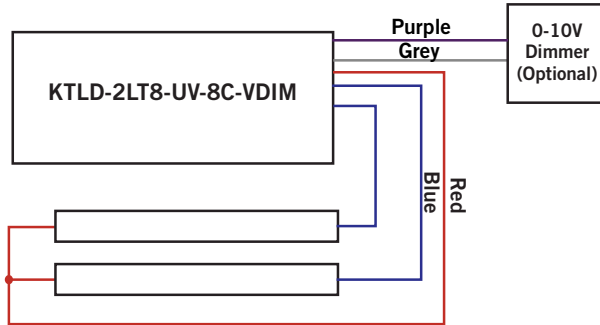

OPERATING SPECIFICATIONS

Catalog Number	Color Temp.	KTLD-2LT8-UV-8C-VDIM						KTLD-4LT8-UV-8C-VDIM						
		1 Lamp			2 Lamps			3 Lamps			4 Lamps			
		Nominal Input Power	Nominal Lumens	Nominal Efficacy	Nominal Input Power	Nominal Lumens	Nominal Efficacy	Nominal Input Power	Nominal Lumens	Nominal Efficacy	Nominal Input Power	Nominal Lumens	Nominal Efficacy	Power Factor
KT-LED8T8-24G-830-E	3000K	9W	1,100	122 lm/W	18W	2,200	122 lm/W	27W	3,300	122lm/W	36W	4,400	122 lm/W	>0.9
KT-LED8T8-24G-835-E	3500K	9W	1,125	125 lm/W	18W	2,250	125 lm/W	27W	3,375	125lm/W	36W	4,500	125 lm/W	>0.9
KT-LED8T8-24G-840-E	4000K	9W	1,150	128 lm/W	18W	2,300	128lm/W	27W	3,450	128lm/W	36W	4,600	128 lm/W	>0.9
KT-LED8T8-24G-850-E	5000K	9W	1,200	133 lm/W	18W	2,400	133 lm/W	27W	3,600	133lm/W	36W	4,800	133 lm/W	>0.9

SPECTRAL DISTRIBUTION (4000K SHOWN)

RATED LIFE

L70 (Hours)	50,000
-------------	--------

BEAM ANGLE: 220°

VISIBLE LIGHT AREA: 320°

KT-LED8T8-24G-8XX-E

T8 LED LAMP

WIRING DIAGRAMS

*For 3 Lamp applications, cap off 1 blue lead

*For 1 Lamp application, cap off 1 blue lead

PHYSICAL CHARACTERISTICS

LAMP DIMENSIONS

NOMINAL LENGTH: 24" BASE TYPE: G13 (Medium Bi-Pin)

	KTLD-4LT8-UV-8C-VDIM	KTLD-2LT8-UV-8C-VDIM
		
Length	9.60"	Length 9.50"
Width	1.80"	Width 1.30"
Height	1.30"	Height 1.10"
Mounting	8.90"	Mounting 8.90"